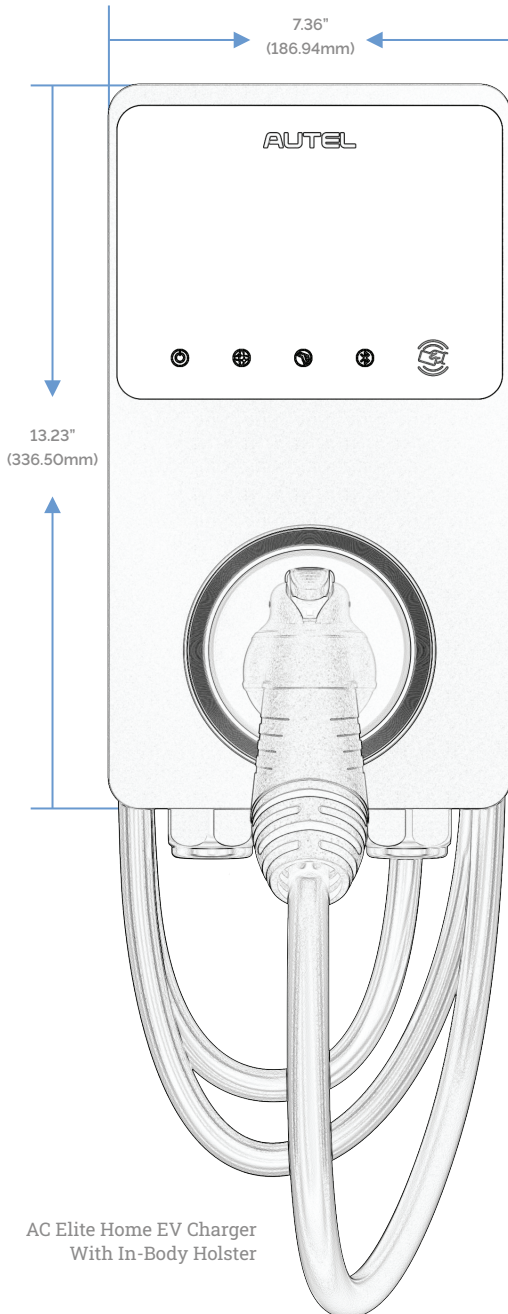

MAXI**CHARGER**™ **ACELITE HOME** LEVEL 2 ELECTRIC VEHICLE CHARGER SPECIFICATIONS

AC Elite Home EV Charger
With Separate Holster

AC Elite Home EV Charger
With In-Body Holster

AUTEL® MAXICHARGER™
ACELITE HOME
 LEVEL 2 ELECTRIC VEHICLE CHARGER

SPECIFICATIONS

POWER

INPUT/OUTPUT POWER RATING & CURRENT	9.6kW (240V AC*40A) Or 12kW (240V AC*50A) Output Amperage Adjustable Via Mobile App, From 6A To 40A Or 50A
INPUT/OUTPUT VOLTAGE	208V±15%; 240V±15%, 60Hz
NETWORK TYPE	L1/N+PE, L1/L2/PE
CONNECTOR TYPE	SAE J1772, 25ft (7.5m)
GROUND FAULT DETECTION	20mA CCID
PROTECTION	Overcurrent, Overvoltage, Undervoltage, Integrated Surge Protection
POWER MEASUREMENT ACCURACY	+/- 1.0% From 1% To Full Scale
POWER CORD	NEMA 6-50 / NEMA 14-50 / Hardwired

OPERATIONAL RATINGS

ENCLOSURE RATING	NEMA 4
OPERATING TEMPERATURE RANGE	-40°F ~+131°F (-40°C ~+55°C)
STORAGE TEMPERATURE RANGE	-40°F ~+185°F (-40°C ~+85 °C)
MOUNTING	Wall Or Floor Using A Pedestal
DIMENSIONS (H*W*D)	13"x7"x3" (336x187x85mm)
WEIGHT TOTAL (INCLUDES CHARGER, GABLE, GUN & HOLSTER)	Ranges Between 13lbs. (5.9 kg) - 15.9 lbs. (7.2 kg) Based On Model