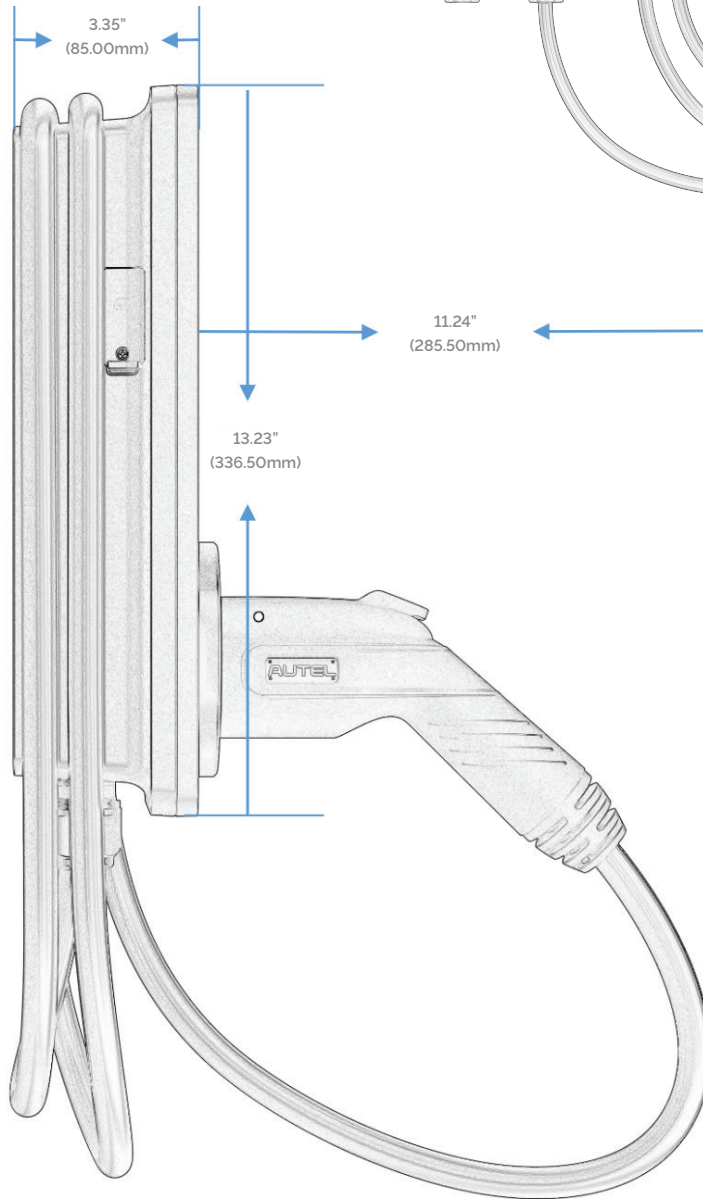

MAXI**CHARGER**™ **ACELITE HOME** LEVEL 2 ELECTRIC VEHICLE CHARGER SPECIFICATIONS

AC Elite Home EV Charger
With Separate Holster

AC Elite Home EV Charger
With In-Body Holster

AUTEL® MAXICHARGER™
ACELITE HOME
 LEVEL 2 ELECTRIC VEHICLE CHARGER

SPECIFICATIONS

POWER

INPUT/OUTPUT POWER RATING & CURRENT	9.6kW (240V AC*40A) Or 12kW (240V AC*50A) Output Amperage Adjustable Via Mobile App, From 6A To 40A Or 50A
INPUT/OUTPUT VOLTAGE	208V±15%; 240V±15%, 60Hz
NETWORK TYPE	L1/N+PE, L1/L2/PE
CONNECTOR TYPE	SAE J1772, 25ft (7.5m)
GROUND FAULT DETECTION	20mA CCID
PROTECTION	Overcurrent, Overvoltage, Undervoltage, Integrated Surge Protection
POWER MEASUREMENT ACCURACY	+/- 1.0% From 1% To Full Scale
POWER CORD	NEMA 6-50 / NEMA 14-50 / Hardwired

OPERATIONAL RATINGS

ENCLOSURE RATING	NEMA 4
OPERATING TEMPERATURE RANGE	-40°F ~+131°F (-40°C ~+55°C)
STORAGE TEMPERATURE RANGE	-40°F ~+185°F (-40°C ~+85 °C)
MOUNTING	Wall Or Floor Using A Pedestal
DIMENSIONS (H*W*D)	13"x7"x3" (336x187x85mm)
WEIGHT TOTAL (INCLUDES CHARGER, GABLE, GUN & HOLSTER)	Ranges Between 13lbs. (5.9 kg) - 15.9 lbs. (7.2 kg) Based On Model