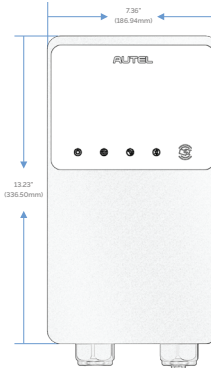

MAXI**CHARGER**™ **ACELITE HOME** LEVEL 2 ELECTRIC VEHICLE CHARGER SPECIFICATIONS