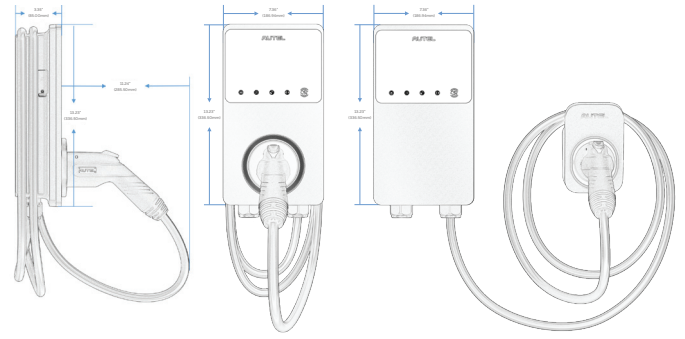

MAXI**CHARGER**™ **ACELITE HOME** LEVEL 2 ELECTRIC VEHICLE CHARGER SPECIFICATIONS

AC Elite Home EV Charger
With Separate Holster

AC Elite Home EV Charger
With In-Body Holster

AUTEL® MAXICHARGER™
ACELITE HOME
 LEVEL 2 ELECTRIC VEHICLE CHARGER

SPECIFICATIONS

POWER

INPUT/OUTPUT POWER RATING & CURRENT	9.6kW (240V AC*40A) Or 12kW (240V AC*50A) Output Amperage Adjustable Via Mobile App, From 6A To 40A Or 50A
INPUT/OUTPUT VOLTAGE	208V±15%; 240V±15%, 60Hz
NETWORK TYPE	L1/N+PE, L1/L2/PE
CONNECTOR TYPE	SAE J1772, 25ft (7.5m)
GROUND FAULT DETECTION	20mA CCID
PROTECTION	Overcurrent, Overvoltage, Undervoltage, Integrated Surge Protection
POWER MEASUREMENT ACCURACY	+/- 1.0% From 1% To Full Scale
POWER CORD	NEMA 6-50 / NEMA 14-50 / Hardwired

OPERATIONAL RATINGS

ENCLOSURE RATING	NEMA 4
OPERATING TEMPERATURE RANGE	-40°F ~+131°F (-40°C ~+55°C)
STORAGE TEMPERATURE RANGE	-40°F ~+185°F (-40°C ~+85 °C)
MOUNTING	Wall Or Floor Using A Pedestal
DIMENSIONS (H*W*D)	13"x7"x3" (336x187x85mm)
WEIGHT TOTAL (INCLUDES CHARGER, GABLE, GUN & HOLSTER)	Ranges Between 13lbs. (5.9 kg) - 15.9 lbs. (7.2 kg) Based On Model